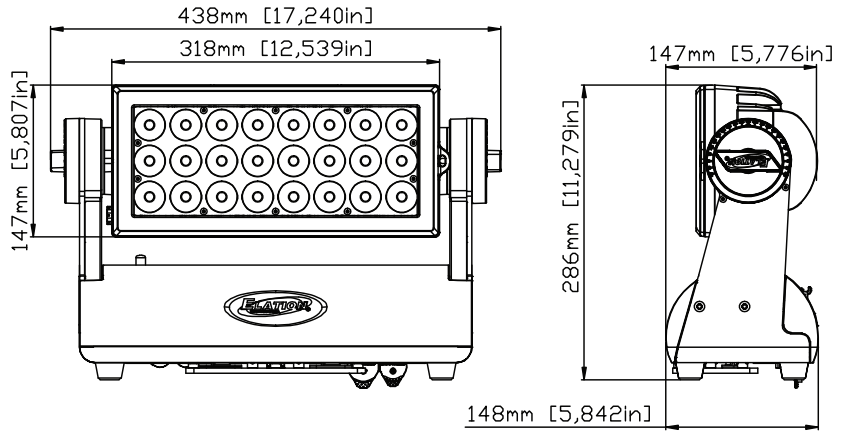

SPECIFICATIONS

SOURCE

(24) 15W RGBW LEDs

Up To 50,000 Hours Lamp Life*

PHOTOMETRIC DATA

6,000K Color Temperature

8,200 Total Lumen Output

14.1° Beam 25.4° Field Angle (without diffuser)

25.3° Beam 50° Field Angle (with diffuser)

COLOR

RGBW

CONTROL / CONNECTIONS

11 DMX Channel Modes (56 total channels)

3x2 Cell Control

Manual Tilt Adjustment

900 - 25,000 Hz DMX Adjustable Refresh Rate

4 Button Control Panel

180° Reversible OLD Menu Display

DMX and RDM Protocol Support

Elation's E-FLY™ Internal Wireless DMX Transceiver

IP65 5pin XLR DMX In/Out

IP65 Power In/Out

SIZE / WEIGHT

Length: 17.2 in (438mm)

Width: 5.8 in (147mm)

Height: 11.3 in (286mm)

Weight 21 lbs (9.5kg)

ELECTRICAL / THERMAL

AC 100-240V - 50/60Hz

390W Max Power Consumption

5°F to 113°F (-15°C to 45°C)

APPROVALS / RATINGS

CE | IP65

ORDERING INFORMATION

PAL264	Paladin Brick
PALADIN BRICK BARNDOOR	Barn Door
PALADIN BRICK SHADER	Shader
PALADIN BRICK FILTER 20°	20° Filter
PALADIN BRICK FILTER 60°	60° Filter
PALADIN BRICK FILTER 100°	100° Filter
PALADIN BRICK FILTER 40x1°	40x1° Filter
PALADIN BRICK FILTER 60x10°	60x10° Filter
PALADIN BRICK FILTER 1X40°	1X40° Filter
PALAXIN BRICK FILTER 10X60°	10x60° Filter

DIMENSIONS